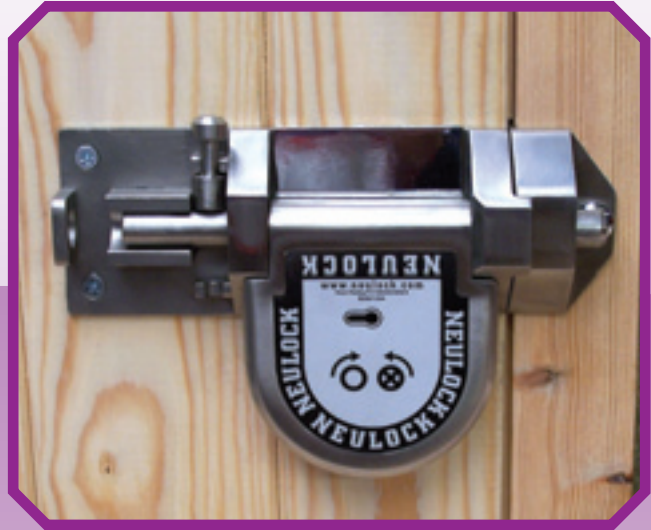

NEU LOCK-BOLT

FROM

SURELOCKING
SYSTEMS LTD

www.surelockingsystems.com

THE PAST

Padlockable Bolt

THE FUTURE

THE NEULOCK-BOLT

NEU LOCK-BOLT

THE NEW MODERN THIEF RESISTANT BOLT

READY TO SECURE THE WORLD MARKET

NEW AND UNIQUE DESIGN

Unique shape makes it Bolt Cutter and Lever resistant

Weather resistant stainless steel

Anti Drill / Anti Saw Hardened Steel front cover

Unique fitting design with concealed fixings

Interchangeable Pick Resistant Seven Lever Lock

For further information please contact us:

Unit 87a/b • Haltwhistle Road • Western Industrial Area • South Woodham Ferrers • Essex CM3 5ZA • UK